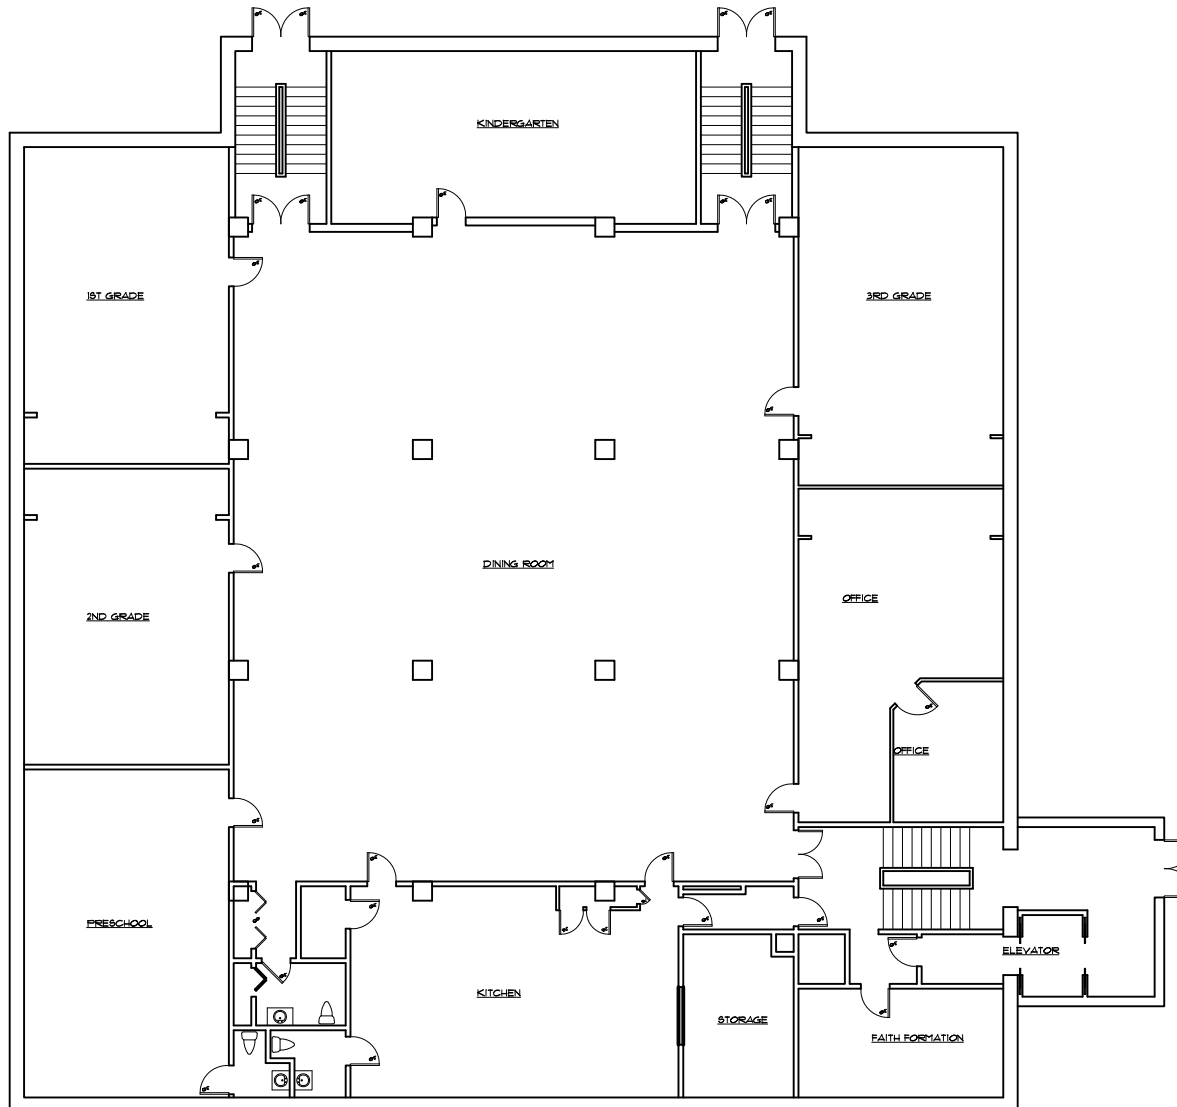

Church of St. Joseph
St. Joseph, Minnesota

October 18, 2010

SCHOOL FLOOR PLAN - GROUND LEVEL

SCALE: 1" = 20'-0"