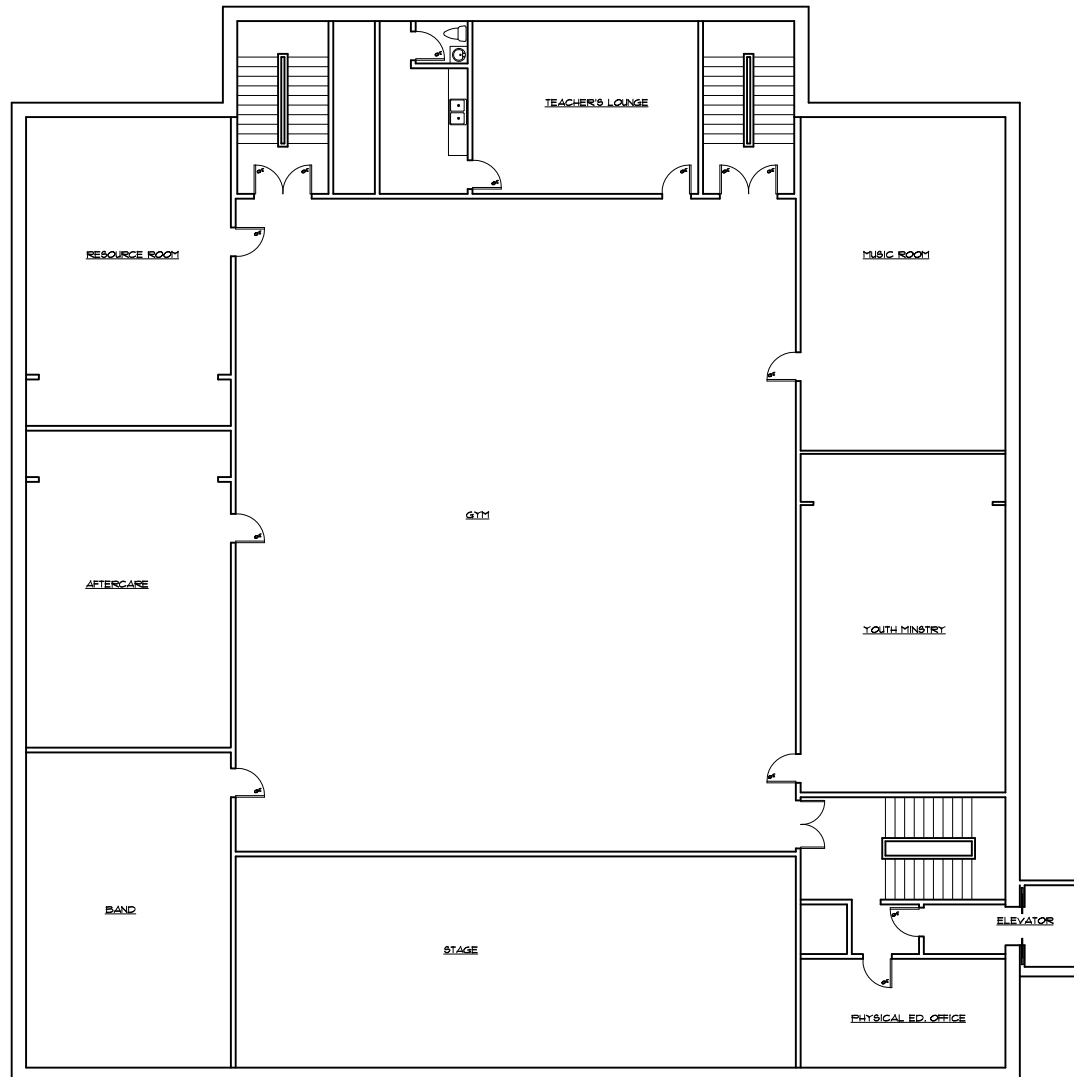

Church of St. Joseph
St. Joseph, Minnesota

October 18, 2010

SCHOOL FLOOR PLAN - UPPER LEVEL

SCALE: 1" = 20'-0"