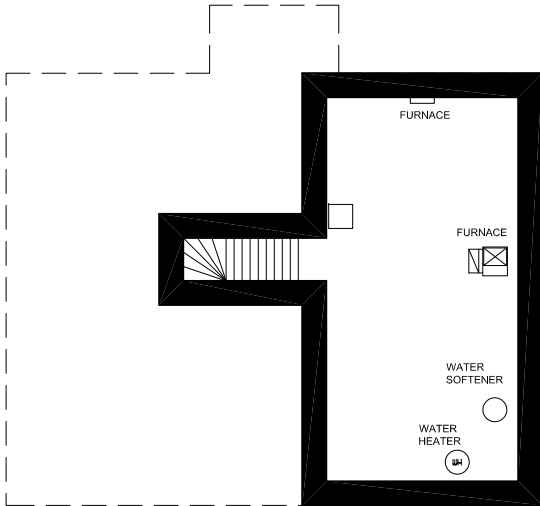

## FLOOR PLAN - OFFICE & RECTORY

SCALE: 1/16" = 1'-0"

hagemeister mack  
 architects

501 st. germain street west, suite 200  
 st. cloud, minnesota 56301-3605  
 320 · 251 · 9155 fax 320 · 251 · 4919  
 e-mail: hmack@hmarch.com  
 website: www.hmarch.com

## FLOOR PLAN - OFFICE BASEMENT

SCALE: 1/16" = 1'-0"