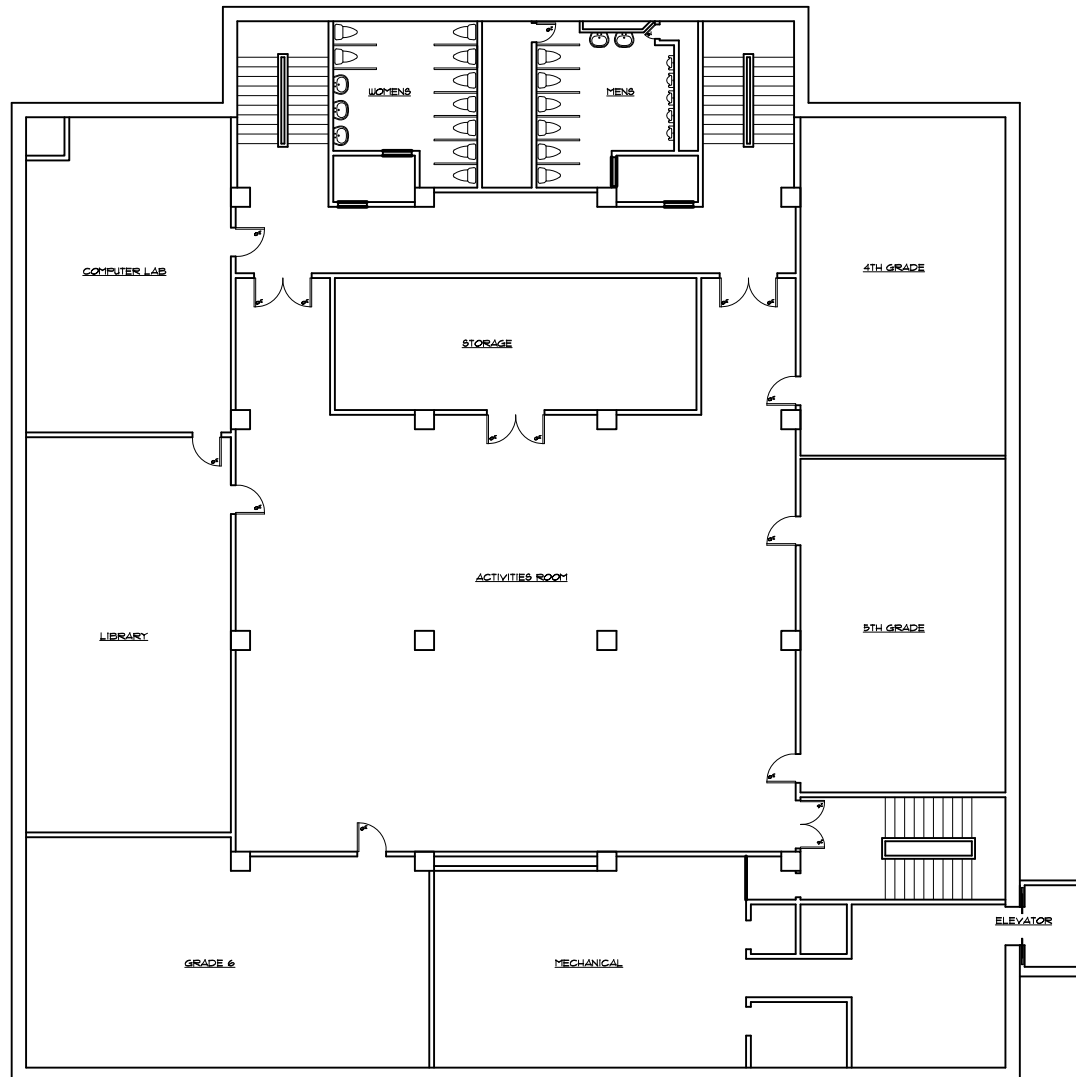

## FLOOR PLAN - OFFICE BASEMENT

SCALE: 1/16" = 1'-0"

## FLOOR PLAN - OFFICE 2nd FLOOR

SCALE: 1/16" = 1'-0"

Church of St. Joseph  
St. Joseph, Minnesota

October 18, 2010

hagemeister mack  
architects

501 st. germain street west, suite 200  
st. cloud, minnesota 56301-3605  
320 · 251 · 9155 fax 320 · 251 · 4919  
e-mail: hmack@hmarch.com  
website: www.hmarch.com