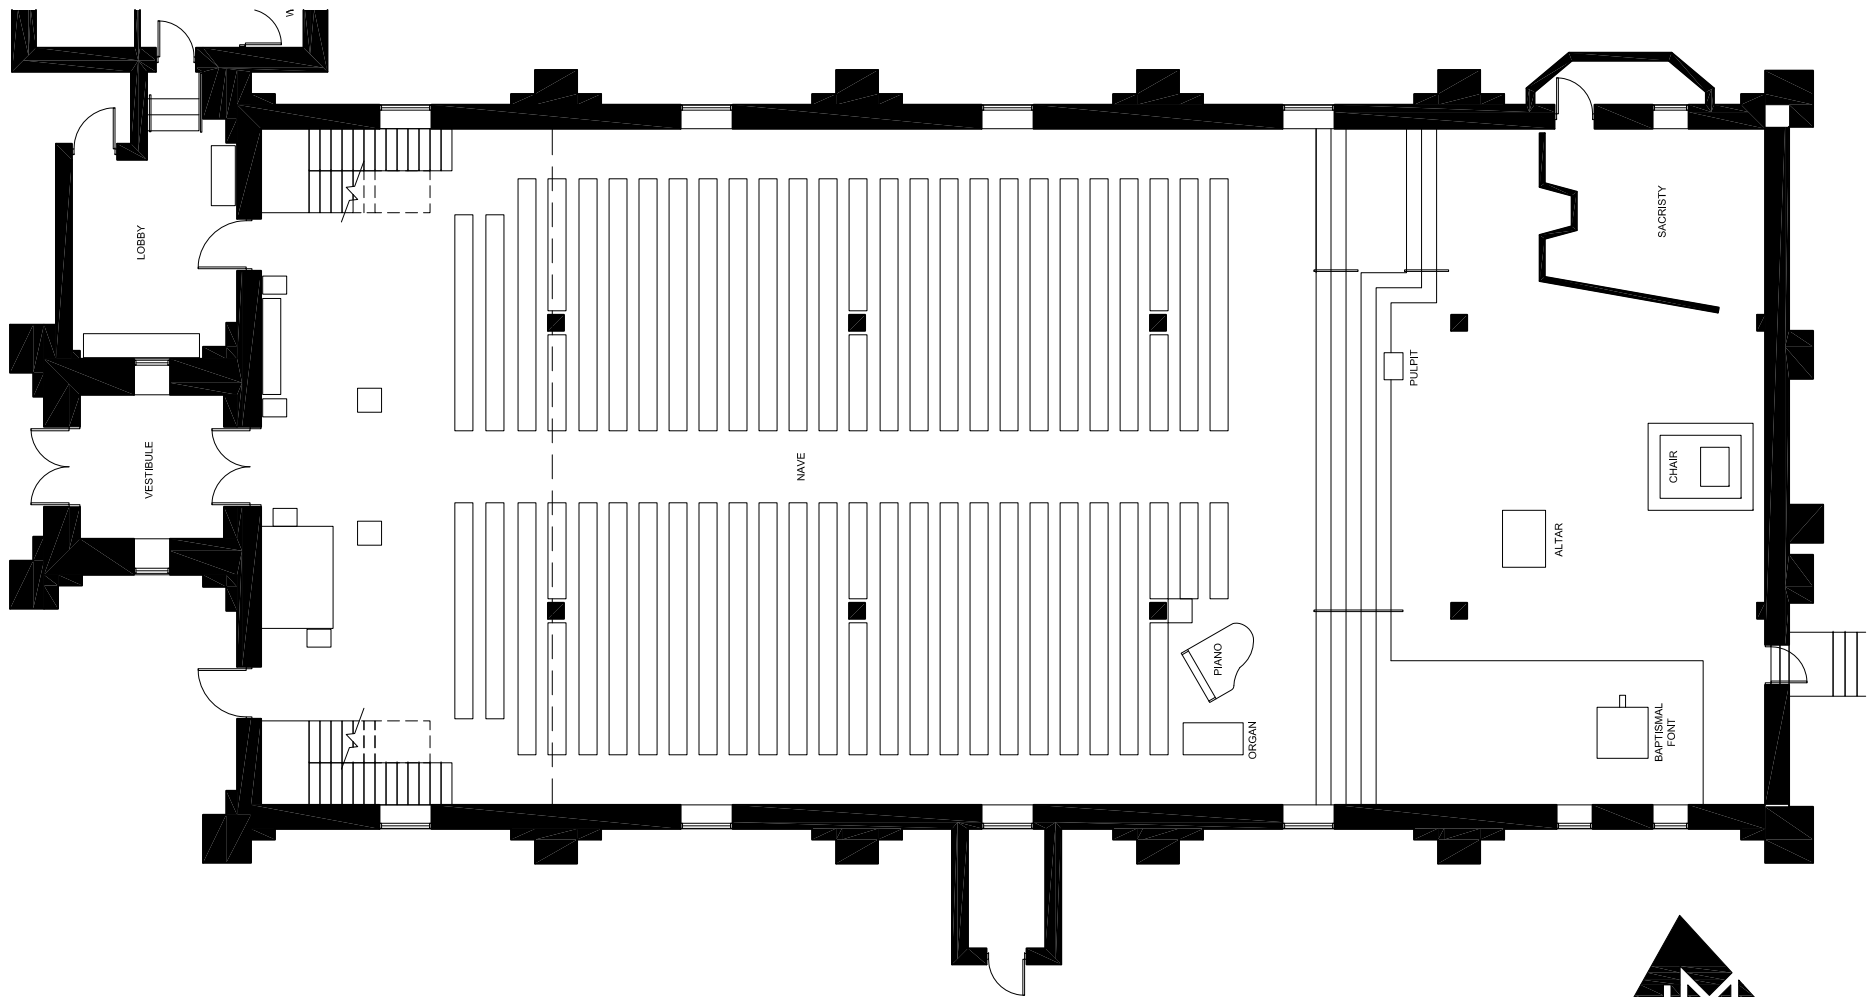

Church of St. Joseph  
 St. Joseph, Minnesota

October 18, 2010

**SITE PLAN**

SCALE: 1" = 40'-0"

**hagemeister mack**  
 architects

501 st. germain street west, suite 200  
 st. cloud, minnesota 56301-3605  
 320 · 251 · 9155 fax 320 · 251 · 4919  
 e-mail: hmack@hmarch.com  
 website: www.hmarch.com

## FLOOR PLAN - OFFICE BASEMENT

SCALE: 1/16" = 1'-0"