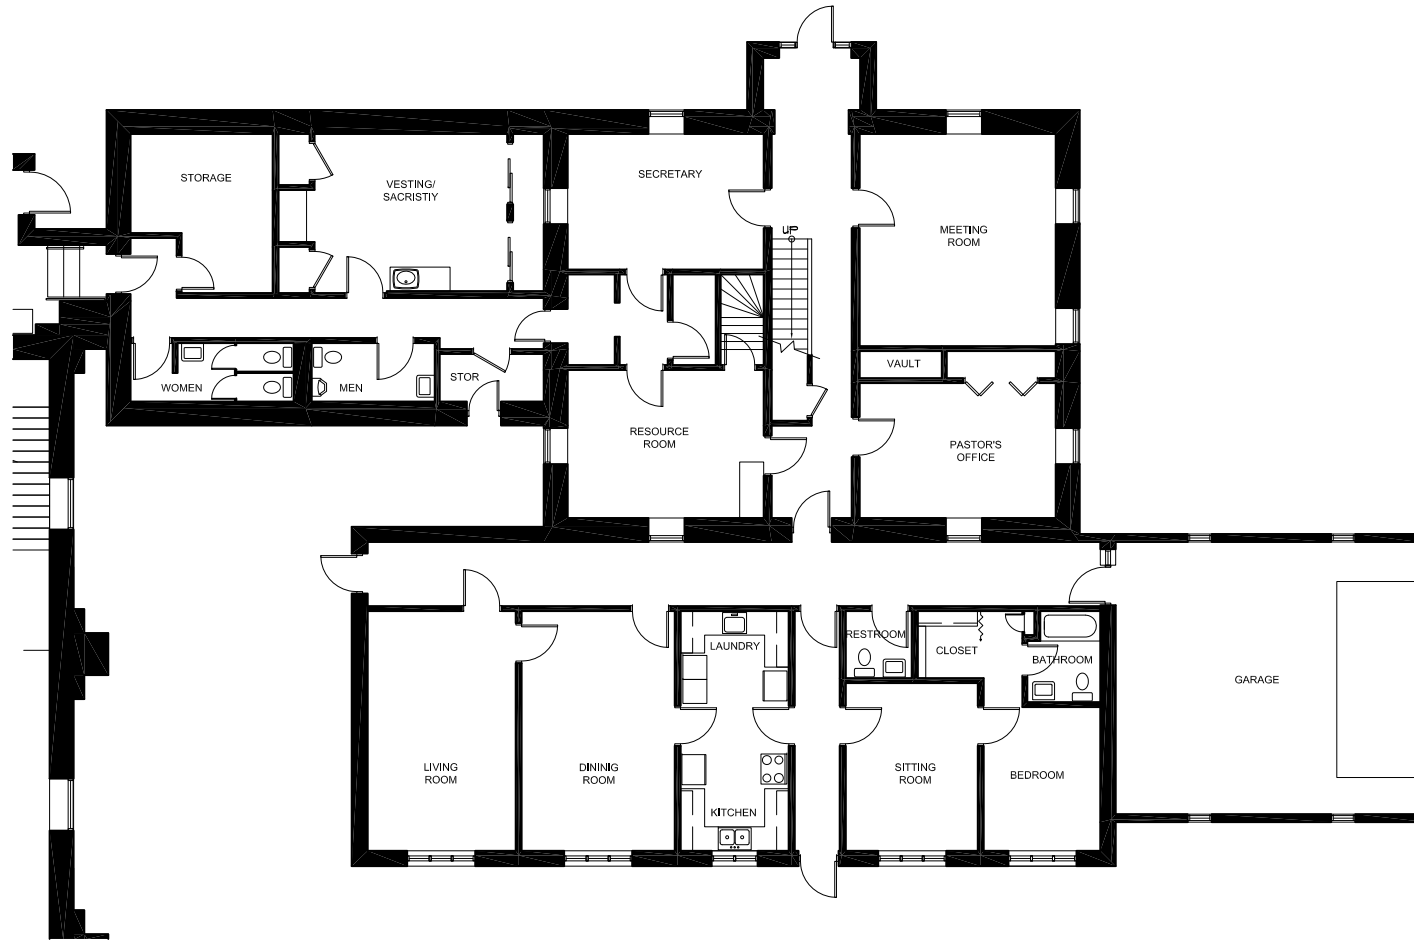

Church of St. Joseph  
 St. Joseph, Minnesota

October 18, 2010

**FLOOR PLAN -  
 CHURCH**

SCALE: 1/16" = 1'-0"

NORTH

hagemeyer mack  
 architects

501 st. germain street west, suite 200  
 st. cloud, minnesota 56301-3605  
 320 · 251 · 9155 fax 320 · 251 · 4919  
 e-mail: hmack@hmarch.com  
 website: www.hmarch.com

## FLOOR PLAN - OFFICE BASEMENT

SCALE: 1/16" = 1'-0"