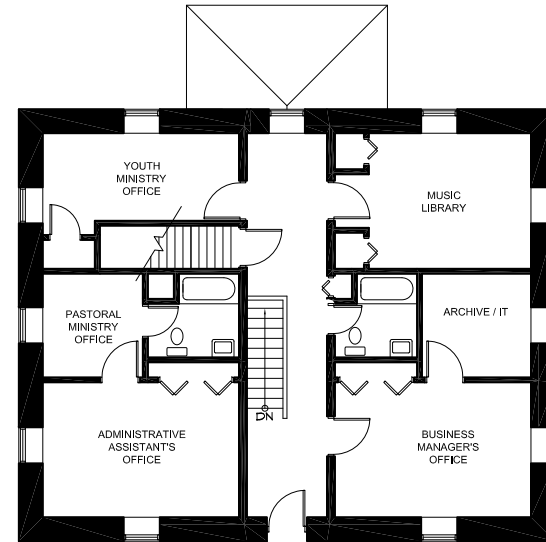

## FLOOR PLAN - OFFICE & RECTORY

SCALE: 1/16" = 1'-0"

hagemeister mack  
 architects

501 st. germain street west, suite 200  
 st. cloud, minnesota 56301-3605  
 320 · 251 · 9155 fax 320 · 251 · 4919  
 e-mail: hmack@hmarch.com  
 website: www.hmarch.com

## FLOOR PLAN - OFFICE BASEMENT

SCALE: 1/16" = 1'-0"